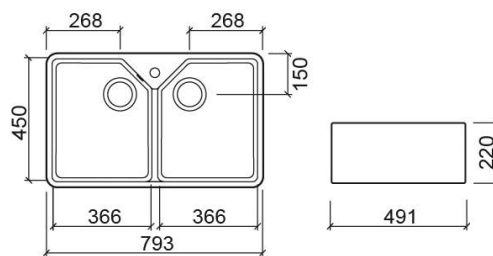

Farmhouse 2-bowl kitchen sink with waste - White

Ref. 740300V

EAN Code. 5604815328158

Technical Information

Length: 793 mm

Width: 491 mm

Height: 220 mm

Weight: 41.68 kg

Collection: [Farmhouse](#)

Product type: Kitchen sinks

Style: Traditional

Product Format: Rectangular

Material: Ceramic

Installation type: Countertop; Apron Front

Features

- With tap hole
- Trap not included
- Waste included
- Ø90 waste included
- With round overflow