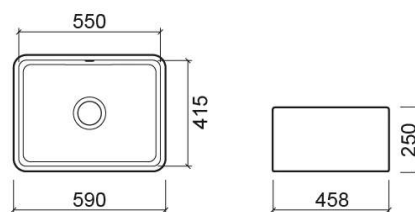

Farmhouse XS 1-bowl kitchen sink with waste - White

Ref. 740400V

EAN Code. 5604815330182

Technical Information

Length: 590 mm

Width: 458 mm

Height: 250 mm

Weight: 35.50 kg

Collection: [Farmhouse](#)

Product type: Kitchen sinks

Style: Traditional

Product Format: Rectangular

Material: Ceramic

Installation type: Countertop; Apron Front

Features

- With overflow
- Trap not included
- Ø90 waste included
- With round overflow