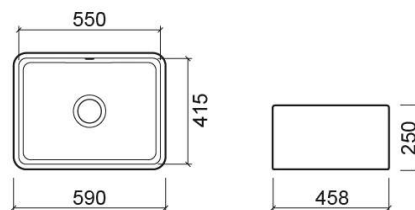

Farmhouse XS 1-bowl kitchen sink with waste - White

Ref. 740400V

EAN Code. 5604815330182

Technical Information

Length: 590 mm

Width: 458 mm

Height: 250 mm

Weight: 35.50 kg

Collection: [Farmhouse](#)

Product type: Kitchen sinks

Style: Traditional

Product Format: Rectangular

Material: Ceramic

Installation type: Countertop; Apron Front

Features

- With overflow
- Trap not included
- Ø90 waste included
- With round overflow