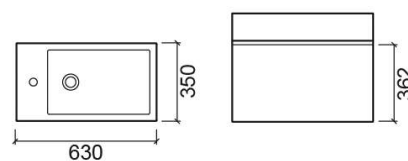

Flat vanity unit - White

Discontinued

Ref. 6430200

EAN Code. 5604815898873

Description

Discontinued product - available until permanent stock rupture.

Technical Information

Length: 630 mm

Width: 350 mm

Height: 362 mm

Weight: 13.00 kg

Collection: Flat

Product type: Vanity units

Style: Contemporary

Product Format: Rectangular

Material: Melamine-faced waterproof MDF

Bowl position: Centre; Left

Installation type: Wall hung

Features

- With drawer
- With built-in handles
- Fixing kit included

Downloads

Cleaning Manuals

[Cleaning Manual \(PDF\)](#) ,

2D & 3D Files