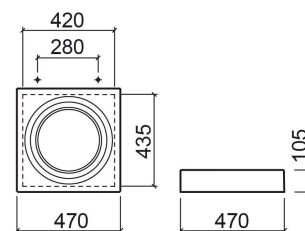

Flow 47 basin - White

Discontinued

Ref. 109840004

EAN Code. 5604815117844

Description

Discontinued product - available until permanent stock rupture.

Technical Information

Length: 470 mm

Width: 470 mm

Height: 105 mm

Weight: 14.8 kg

Collection: [Flow](#)

Product type: Basins

Style: Contemporary

Product Format: Square

Material: Ceramic

Installation type: Countertop; Wall hung

Features

- Without tap hole
- Without overflow - compatible with free-flow waste
- Ceramic cover included