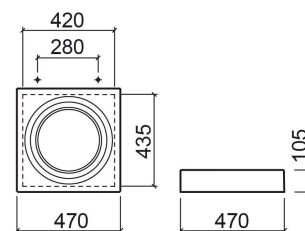

Flow 47 basin - White

Discontinued

Ref. 109840004

EAN Code. 5604815117844

Description

Discontinued product - available until permanent stock rupture.

Technical Information

Length: 470 mm

Width: 470 mm

Height: 105 mm

Weight: 14.8 kg

Collection: [Flow](#)

Product type: Basins

Style: Contemporary

Product Format: Square

Material: Ceramic