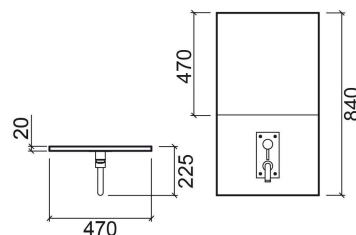

Flow 47 mirror - Zebrano

Discontinued

Ref. 6427289

EAN Code. 5604815896695

Description

Discontinued product - available until permanent stock rupture.

Features

- With tap hole

Technical Information

Length: 470 mm

Width: 20 mm

Height: 840 mm

Weight: 9.55 kg

Collection: [Flow](#)

Product type: Mirrors

Style: Contemporary