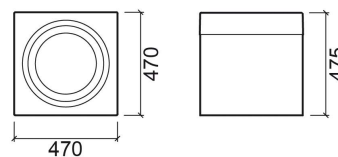

## Technical Information

Length: 470 mm

Width: 470 mm

Height: 475 mm

Weight: 15.8 kg

Collection: [Flow](#)

Product type: Vanity units

Style: Contemporary

Product Format: Square

Material: Laminated waterproof MDF

Bowl position: Centre

Installation type: Wall hung