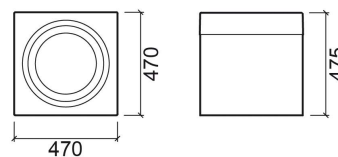

Flow 47 vanity unit - Zebrano

Ref. 6420189

EAN Code. 5604815896701

Technical Information

Length: 470 mm

Width: 470 mm

Height: 475 mm

Weight: 15.8 kg

Collection: [Flow](#)

Product type: Vanity units

Style: Contemporary

Product Format: Square

Material: Laminated waterproof MDF

Bowl position: Centre

Installation type: Wall hung

Features