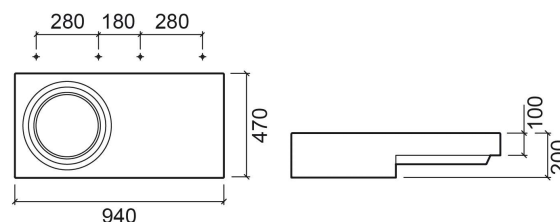

Flow 94 basin - White

Discontinued

Ref. 109850004

EAN Code. 5604815117851

Description

Discontinued product - available until permanent stock rupture.

Technical Information

Length: 940 mm

Width: 470 mm

Height: 200 mm

Weight: 30.70 kg

Collection: [Flow](#)

Product type: Basins

Style: Contemporary

Product Format: Rectangular

Material: Ceramic

Bowl position: Left

Installation type: Wall hung

Features

- Without tap hole
- Without overflow - compatible with free-flow waste
- Ceramic cover included

Downloads

Cleaning Manuals

[Cleaning Manual \(PDF\)](#) ,