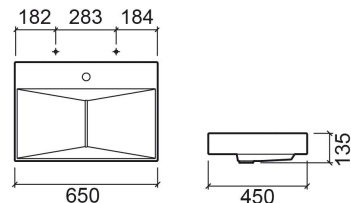

Flux 65 basin with tap hole - White

Discontinued

Ref. 109700004

EAN Code. 5604815118261

Description

Discontinued product - available until permanent stock rupture.

Technical Information

Length: 650 mm

Width: 450 mm

Height: 135 mm

Weight: 18.30 kg

Collection: [Flux](#)

Product type: Basins

Style: Contemporary

Product Format: Rectangular

Material: Ceramic

Installation type: Wall hung

Features

- With tap hole
- Fixing kit and trap adapter included
- Not compatible with waste
- Without overflow