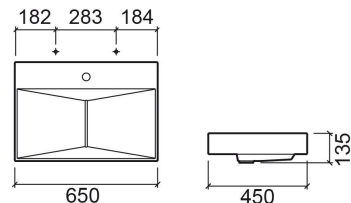

Flux 65 basin with tap hole - White

Discontinued

Ref. 109700004

EAN Code. 5604815118261

Description

Discontinued product - available until permanent stock rupture.

Technical Information

Length: 650 mm

Width: 450 mm

Height: 135 mm

Weight: 18.30 kg

Collection: [Flux](#)

Product type: Basins

Style: Contemporary

Product Format: Rectangular

Material: Ceramic

Installation type: Wall hung

Features

- With tap hole
- Fixing kit and trap adapter included
- Not compatible with waste
- Without overflow

Variations

Pergamon (Discontinued)

650x450x135 mm

Ref. 109700054

EAN Code. 5604815119442