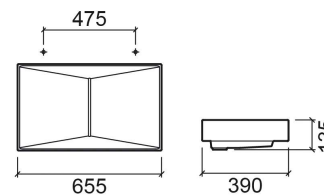

Flux 65 basin - White

Discontinued

Ref. 109750004

EAN Code. 5604815109412

Description

Discontinued product - available until permanent stock rupture.

Technical Information

Length: 655 mm

Width: 390 mm

Height: 135 mm

Weight: 12.80 kg

Collection: [Flux](#)

Product type: Basins, Vanity units

Style: Contemporary

Product Format: Rectangular

Material: Ceramic

Installation type: Wall hung

Features

- Fixing kit and trap adapter included
- Not compatible with waste
- Without tap hole
- Without overflow

Variations

Pergamon (Discontinued)

655x390x135 mm

Ref. 109750054