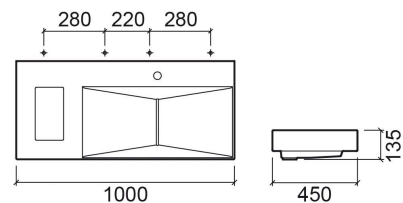

Flux basin with hole for waste bin - White

Discontinued

Ref. 109790004

EAN Code. 5604815109450

Description

Discontinued product - available until permanent stock rupture.

Technical Information

Length: 1000 mm

Width: 450 mm

Height: 135 mm

Weight: 23.80 kg

Collection: [Flux](#)

Product type: Basins

Style: Contemporary

Product Format: Rectangular

Material: Ceramic

Bowl position: Right

Installation type: Wall hung

Features

- With tap hole
- Fixing kit and trap adapter included
- Not compatible with waste
- Without overflow

Variations

White (Discontinued)

800x450x138 mm