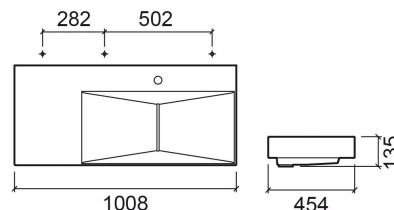

Flux basin - White

Discontinued

Ref. 109780004

EAN Code. 5604815109443

Description

Discontinued product - available until permanent stock rupture.

Technical Information

Length: 1008 mm

Width: 454 mm

Height: 135 mm

Weight: 26.30 kg

Collection: [Flux](#)

Product type: Vanity units, Basins

Style: Contemporary

Product Format: Rectangular

Material: Ceramic

Bowl position: Right

Installation type: Wall hung

Features

- With tap hole
- Fixing kit and trap adapter included
- Not compatible with waste
- Without overflow

Variations

White (Discontinued)

800x450x138 mm

Pergamon (Discontinued)

800x450x138 mm

Ref. 109760054

EAN Code. 5604815118483

Weight: 19 kg

Downloads

Cleaning Manuals

[Cleaning Manual \(PDF\)](#) ,