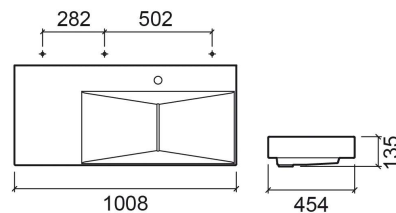

Flux basin - White

Discontinued

Ref. 109780004

EAN Code. 5604815109443

Description

Discontinued product - available until permanent stock rupture.

Technical Information

Length: 1008 mm

Width: 454 mm

Height: 135 mm

Weight: 26.30 kg

Collection: [Flux](#)

Product type: Vanity units, Basins

Style: Contemporary

Product Format: Rectangular

Material: Ceramic

Bowl position: Right

Installation type: Wall hung

Features

- With tap hole
- Fixing kit and trap adapter included
- Not compatible with waste
- Without overflow

Variations

White (Discontinued)

800x450x138 mm

Pergamon (Discontinued)

800x450x138 mm

Ref. 109760054

EAN Code. 5604815118483

Weight: 19 kg

Downloads

Cleaning Manuals

[Cleaning Manual \(PDF\)](#) ,