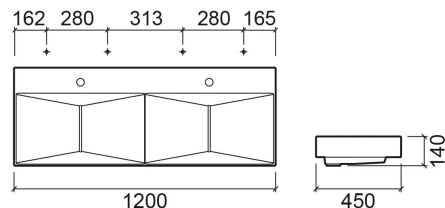

Flux double basin - Pergamon

Discontinued

Ref. 109800054

EAN Code. 5604815118506

Description

Discontinued product - available until permanent stock rupture.

Technical Information

Length: 1200 mm

Width: 450 mm

Height: 140 mm

Weight: 25.60 kg

Collection: [Flux](#)

Product type: Vanity units, Basins

Style: Contemporary

Product Format: Rectangular

Material: Ceramic

Installation type: Wall hung

Features

- With 2 tap holes
- Fixing kit and trap adapter included
- Not compatible with waste
- Without overflow