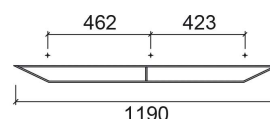

Flux towel rail - Chrome

Ref. 4091211

EAN Code. 5604815806199

Description

Towel rail for 100cm Flux basin

Features

- Optional towel rail

Technical Information

Length: 1190 mm

Width: 30 mm

Height: 75 mm

Weight: 3.7 kg

Collection: [Complementos, Flux](#)

Product type: Basins

Material: Brass

Variations

Chrome

640x30x75 mm

Ref. 4090611

EAN Code. 5604815806168

Weight: 2 kg

Chrome

790x30x75 mm

Ref. 4090811

EAN Code. 5604815806175

Weight: 2.45 kg

Chrome

990x30x75 mm

Ref. 4091011

EAN Code. 5604815806182

Weight: 3.1 kg

Downloads