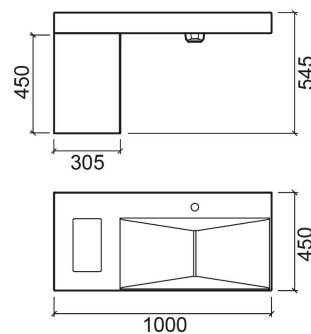

Flux vanity unit with waste bin - Oak

Ref. 6092078

EAN Code. 5604815806465

Technical Information

Length: 305 mm

Width: 450 mm

Height: 450 mm

Weight: 15.60 kg

Collection: [Flux](#)

Product type: Vanity units

Style: Contemporary

Product Format: Rectangular

Material: Melamine-faced waterproof chipboard

Bowl position: Right

Installation type: Wall hung

Features