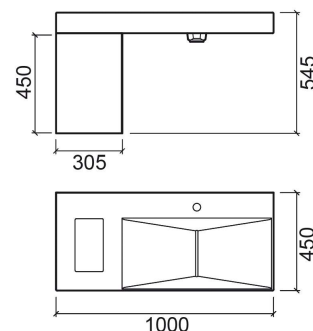

Flux vanity unit with waste bin - Oak

Ref. 6092078

EAN Code. 5604815806465

Technical Information

Length: 305 mm

Width: 450 mm

Height: 450 mm

Weight: 15.60 kg

Collection: [Flux](#)

Product type: Vanity units

Style: Contemporary

Product Format: Rectangular

Material: Melamine-faced waterproof chipboard

Bowl position: Right

Installation type: Wall hung

Features