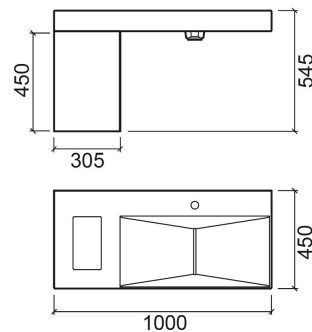

Flux vanity unit - Oak

Ref. 6090078

EAN Code. 5604815806458

Technical Information

Length: 305 mm

Width: 450 mm

Height: 450 mm

Weight: 11.05 kg

Collection: [Flux](#)

Product type: Vanity units

Style: Contemporary

Product Format: Rectangular

Material: Melamine-faced waterproof chipboard

Installation type: Wall hung

Features

- With door
- Fixing kit included