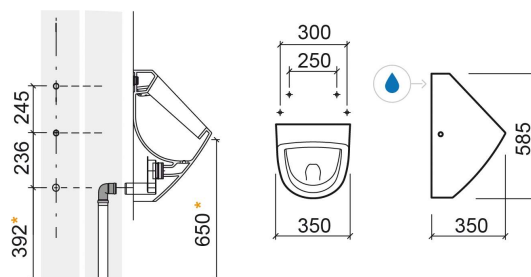

## Technical Information

Length: 350 mm

Width: 350 mm

Height: 585 mm

Weight: 18.70 kg

Collection: [Forma](#)

Product type: Urinals

Style: Contemporary