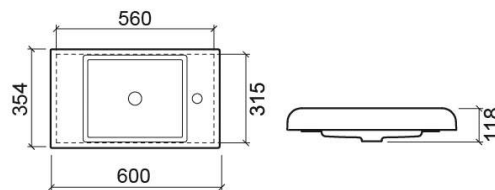

Frame basin - White

Discontinued

Ref. 109320004

EAN Code. 5604815120455

Description

Discontinued product - available until permanent stock rupture.

Features

- With tap hole
- Without overflow - compatible with free-flow waste

Technical Information

Length: 600 mm

Width: 354 mm

Height: 118 mm

Weight: 13.60 kg

Collection: Frame

Product type: Basins

Style: Contemporary

Product Format: Rectangular

Material: Ceramic

Installation type: Inset; Countertop

Downloads

Cleaning Manuals

[Cleaning Manual \(PDF\)](#) ,

2D & 3D Files

[109320-109599 CAD 2D \(ZIP\)](#) , [109320 CAD 3D \(ZIP\)](#) ,