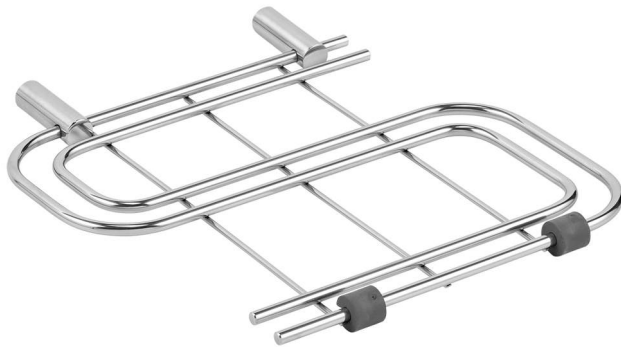

Grid for Fusion multipurpose basin - Chrome

Ref. 4A86311

EAN Code. 5604815920482

Technical Information

Weight: 1.24 kg

Collection: [Complementos, Fusion](#)

Product type: Basins, Other ceramic pieces

Material: Stainless steel