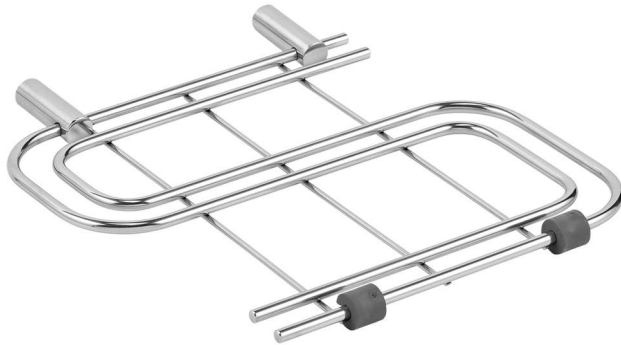

## Grid for Fusion multipurpose basin - Chrome

Ref. 4A86311

EAN Code. 5604815920482

### Technical Information

Weight: 1.24 kg

Collection: [Complementos, Fusion](#)

Product type: Other ceramic pieces, Basins

Material: Stainless steel