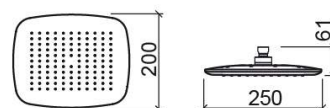

Headline shower head - Chrome

Ref. 5909111

EAN Code. 5604815612028

Technical Information

Length: 250 mm

Width: 200 mm

Height: 61 mm

Weight: 0.95 kg

Collection: [Headline](#)

Product type: Kits, rails and hand showers

Style: Contemporary

Product Format: Rectangular

Material: ABS

Installation type: Wall mounted

Features

- Flow rate at 3 Bar - 12L/min
- With silicone water outlets