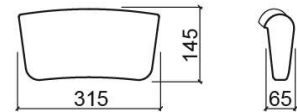

## Technical Information

Length: 315 mm

Width: 78 mm

Height: 145 mm

Weight: 0.60 kg

Collection: [Complementos](#)

Product type: Baths

Material: Polyurethane foam

## Variations

---

White  
315x78x145 mm

Ref. 800500  
EAN Code. 5604815918274  
Weight: 0.60 kg

Pergamon (Discontinued)  
315x78x145 mm

Ref. 800505  
EAN Code. 5604815918304  
Weight: 0.60 kg

Light green  
315x78x145 mm