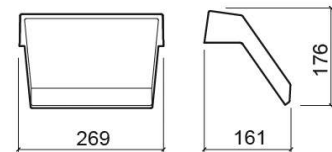

## Headrest for Vértice bath - Matte black

Ref. 805606

EAN Code. 5604815900293

## Technical Information

Length: 269 mm

Width: 161 mm

Height: 176 mm

Weight: 0.73 kg

Collection: Vértice

Product type: Baths

Material: Polyurethane foam