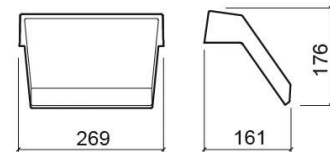

## Headrest for Vértice bath - Matte black

Ref. 805606

EAN Code. 5604815900293

## Technical Information

Length: 269 mm

Width: 161 mm

Height: 176 mm

Weight: 0.73 kg

Collection: Vértice

Product type: Baths

Material: Polyurethane foam