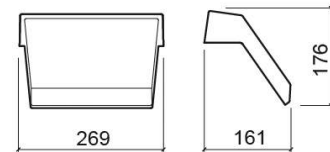

Headrest for Vértice bath - Matte black

Ref. 805606

EAN Code. 5604815900293

Technical Information

Length: 269 mm

Width: 161 mm

Height: 176 mm

Weight: 0.73 kg