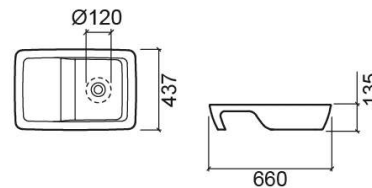

Hi-d-den basin - White

Discontinued

Ref. 109930004

EAN Code. 5604815317985

Description

Discontinued product - available until permanent stock rupture.

Features

- Without tap hole
- Without overflow - compatible with free-flow waste

Technical Information

Length: 660 mm

Width: 437 mm

Height: 135 mm

Weight: 16.70 kg

Collection: [Hi-d-den](#)

Product type: Basins

Style: Contemporary

Product Format: Rectangular

Material: Ceramic

Bowl position: Right; Left

Installation type: Countertop