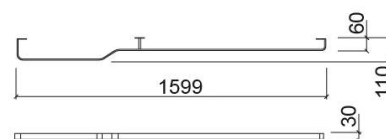

Hi-ddeen towel rails - Chrome

Discontinued

Ref. 4160711

EAN Code. 5604815911527

Description

Hi-ddeen 100cm towel rails

Discontinued product - available until permanent stock rupture.

Features

- Fixing kit included
- Optional towel rail
- Reversible towel rail

Technical Information

Length: 1599 mm

Width: 30 mm

Height: 110 mm

Weight: 3.3 kg

Collection: [Complementos, Hi-ddeen](#)

Product type: Vanity units

Material: Brass

Variations

Chrome (Discontinued)

999x30x110 mm

Ref. 4160611

EAN Code. 5604815911510

Weight: 2.2 kg

Downloads