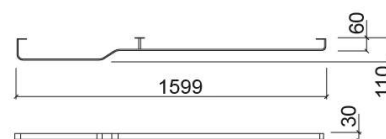

Hi-d-den towel rails - Chrome

Discontinued

Ref. 4160711

EAN Code. 5604815911527

Description

Hi-d-den 160cm towel rails

Discontinued product - available until permanent stock rupture.

Features

- Fixing kit included
- Optional towel rail
- Reversible towel rail

Technical Information

Length: 1599 mm

Width: 30 mm

Height: 110 mm

Weight: 3.3 kg

Collection: [Complementos, Hi-d-den](#)

Product type: Vanity units

Material: Brass

Variations

Chrome (Discontinued)

999x30x110 mm

Ref. 4160611

EAN Code. 5604815911510

Weight: 2.2 kg

Downloads