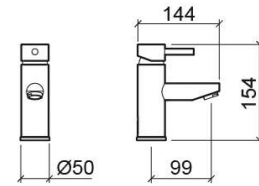

Ícone basin mixer with Cold Open - Chrome

Ref. 550100111

EAN Code. 5604815612042

Technical Information

Length: 144 mm

Width: 50 mm

Height: 154 mm

Weight: 2.33 kg

Collection: Ícone

Product type: Taps

Style: Contemporary

Material: Brass; ZAMAK

Installation type: Basin shelf

Features

- Flow rate at 3 Bar - 8.4L/min
- With ColdOpen system
- Fixing kit included
- Hot & cold flexible connectors included
- Single lever mixer
- Waste not included