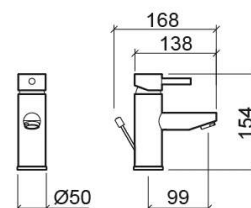

Ícone basin mixer with waste - Chrome

Ref. 550030011

EAN Code. 5604815609370

Technical Information

Length: 168 mm

Width: 50 mm

Height: 154 mm

Weight: 2.33 kg

Collection: Ícone

Product type: Taps

Style: Contemporary

Material: Brass

Installation type: Basin shelf

Features

- Flow rate at 3 Bar - 15L/min
- Fixing kit included
- Hot & cold flexible connectors included
- Single lever mixer
- Automatic outlet valve included