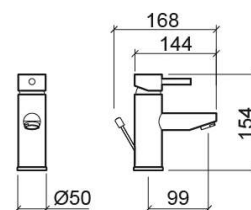

Ícone basin mixer with Cold Open and waste - Chrome

Ref. 550100011

EAN Code. 5604815612059

Technical Information

Length: 168 mm

Width: 50 mm

Height: 154 mm

Weight: 2.33 kg

Collection: Ícone

Product type: Taps

Style: Contemporary

Material: Brass; ZAMAK

Installation type: Basin shelf

Features

- Flow rate at 3 Bar - 8.4L/min
- With ColdOpen system
- Fixing kit included
- Hot & cold flexible connectors included
- Single lever mixer
- Automatic outlet valve included