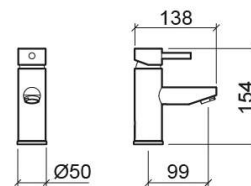

Ícone basin mixer - Chrome

Ref. 550030111

EAN Code. 5604815609509

Technical Information

Length: 138 mm

Width: 50 mm

Height: 154 mm

Weight: 2.33 kg

Collection: Ícone

Product type: Taps

Style: Contemporary

Material: Brass

Installation type: Basin shelf

Features

- Flow rate at 3 Bar - 15L/min
- Fixing kit included
- Hot & cold flexible connectors included
- Single lever mixer
- Waste not included