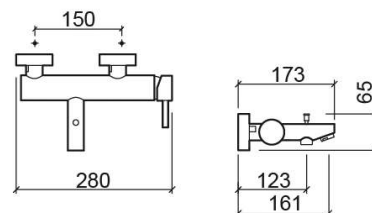

Ícone bath mixer - Chrome

Ref. 550080111

EAN Code. 5604815609400

Technical Information

Length: 173 mm

Width: 280 mm

Height: 65 mm

Weight: 2.23 kg

Collection: Ícone

Product type: Taps

Style: Contemporary

Material: Brass

Installation type: Wall mounted

Features

- Flow rate at 3 Bar - 18L/min
- Single lever mixer

Downloads