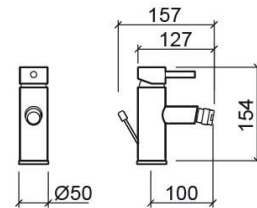

Ícone bidet mixer with waste - Chrome

Ref. 550040011

EAN Code. 5604815609387

Technical Information

Length: 157 mm

Width: 50 mm

Height: 154 mm

Weight: 2.23 kg

Collection: Ícone

Product type: Taps

Style: Contemporary

Material: Brass

Installation type: Bidet

Features

- Flow rate at 3 Bar - 15L/min
- Fixing kit included
- Hot & cold flexible connectors included
- Single lever mixer
- Automatic outlet valve included