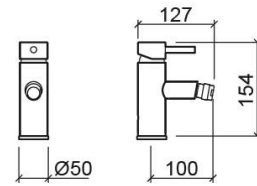

## Ícone bidet mixer - Chrome

Ref. 550040111

EAN Code. 5604815609516

## Technical Information

Length: 127 mm

Width: 50 mm

Height: 154 mm

Weight: 2.23 kg

Collection: Ícone

Product type: Taps

Style: Contemporary

## Features

- Flow rate at 3 Bar - 15L/min
- Fixing kit included
- Hot & cold flexible connectors included
- Single lever mixer
- Waste not included