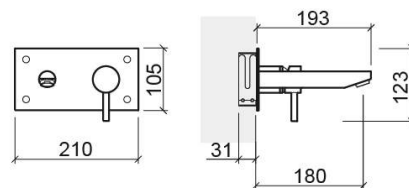

## Technical Information

Length: 193 mm

Width: 210 mm

Height: 123 mm

Weight: 2.08 kg

Collection: [Ícone](#)

Product type: Taps

Style: Contemporary

Material: Brass

Installation type: Concealed

## Features

- Flow rate at 3 Bar - 17L/min
- Fixing kit included
- Hot & cold flexible connectors included
- Single lever mixer
- Waste not included
- Installation box included