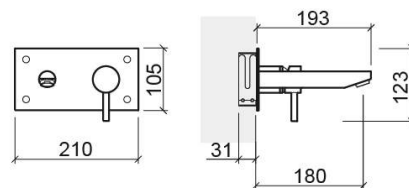

Ícone concealed basin mixer - Chrome

Ref. 550230111

EAN Code. 5604815609806

Technical Information

Length: 193 mm

Width: 210 mm

Height: 123 mm

Weight: 2.08 kg

Collection: [Ícone](#)

Product type: Taps

Style: Contemporary

Material: Brass

Installation type: Concealed

Features

- Flow rate at 3 Bar - 17L/min
- Fixing kit included
- Hot & cold flexible connectors included
- Single lever mixer
- Waste not included
- Installation box included