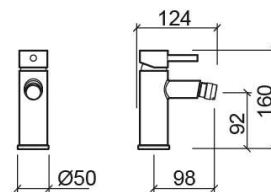

Ícone concealed timed flow basin tap - Chrome

Ref. 550234111

EAN Code. 5604815611601

Technical Information

Length: 165 mm

Width: 210 mm

Height: 105 mm

Weight: 2.05 kg

Collection: [Ícone](#)

Product type: Taps

Style: Contemporary

Material: Brass

Installation type: Concealed

Features

- Flow rate adjustable at 3 Bar - 4-13L/min
- Fixing kit included
- Run time - 10s
- Timed flow tap
- Waste not included
- Installation box included