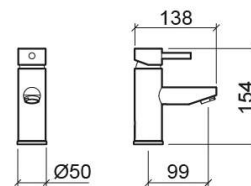

Ícone Eco basin mixer - Chrome

Ref. 552030111

EAN Code. 5604815609691

Technical Information

Length: 138 mm

Width: 50 mm

Height: 154 mm

Weight: 2.33 kg

Collection: Ícone Eco

Product type: Taps

Style: Contemporary

Material: Brass

Installation type: Basin shelf

Features

- Flow rate at 3 Bar - 5L/min
- Fixing kit included
- Hot & cold flexible connectors included
- Single lever mixer
- Waste not included