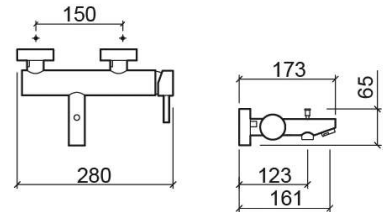

## Technical Information

Length: 173 mm

Width: 280 mm

Height: 65 mm

Weight: 2.33 kg

Collection: Ícone Eco

Product type: Taps

Style: Contemporary