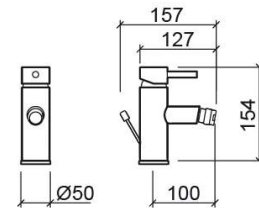

## Technical Information

Length: 157 mm

Width: 50 mm

Height: 154 mm

Weight: 2.23 kg

Collection: Ícone Eco

Product type: Taps

Style: Contemporary