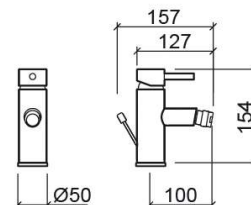

Ícone Eco bidet mixer with waste - Chrome

Ref. 552040011

EAN Code. 5604815609707

Technical Information

Length: 157 mm

Width: 50 mm

Height: 154 mm

Weight: 2.23 kg

Collection: [Ícone Eco](#)

Product type: Taps

Style: Contemporary

Material: Brass

Installation type: Bidet

Features

- Flow rate at 3 Bar - 5L/min
- Fixing kit included
- Hot & cold flexible connectors included
- Single lever mixer
- Automatic outlet valve included