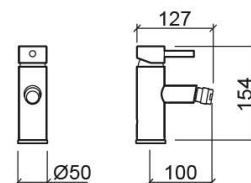

Ícone Eco bidet mixer - Chrome

Ref. 552040111

EAN Code. 5604815609714

Technical Information

Length: 127 mm

Width: 50 mm

Height: 154 mm

Weight: 2.23 kg

Collection: Ícone Eco

Product type: Taps

Style: Contemporary

Material: Brass

Installation type: Bidet

Features

- Flow rate at 3 Bar - 5L/min
- Fixing kit included
- Hot & cold flexible connectors included
- Single lever mixer
- Waste not included