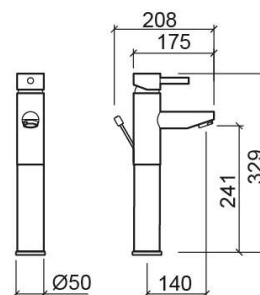

Ícone Eco tall basin mixer with waste - Chrome

Ref. 552430011

EAN Code. 5604815609745

Technical Information

Length: 208 mm

Width: 50 mm

Height: 329 mm

Weight: 2.33 kg

Collection: Ícone Eco

Product type: Taps

Style: Contemporary

Material: Brass

Installation type: Basin shelf

Features

- Flow rate at 3 Bar - 5L/min
- Fixing kit included
- Hot & cold flexible connectors included
- Single lever mixer
- Automatic outlet valve included