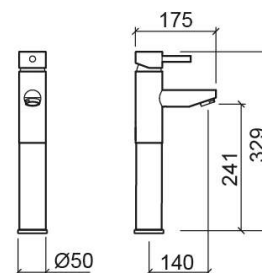

Ícone Eco tall basin mixer - Chrome

Ref. 552430111

EAN Code. 5604815609752

Technical Information

Length: 175 mm

Width: 50 mm

Height: 329 mm

Weight: 2.33 kg

Collection: [Ícone Eco](#)

Product type: Taps

Style: Contemporary

Material: Brass

Installation type: Basin shelf

Features

- Flow rate at 3 Bar - 5L/min
- Fixing kit included
- Hot & cold flexible connectors included
- Single lever mixer
- Waste not included