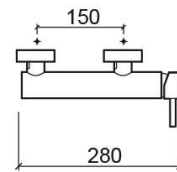

Ícone shower valve - Chrome

Ref. 550070111

EAN Code. 5604815609394

Technical Information

Length: 131 mm

Width: 280 mm

Height: 65 mm

Weight: 1.15 kg

Collection: Ícone

Product type: Taps

Style: Contemporary

Material: Brass

Installation type: Wall mounted

Features

- Flow rate at 3 Bar - 18L/min
- Single lever mixer

Downloads