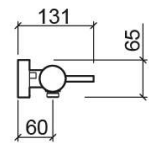

Ícone shower valve - Chrome

Ref. 550070111

EAN Code. 5604815609394

Technical Information

Length: 131 mm

Width: 280 mm

Height: 65 mm

Weight: 1.15 kg

Collection: Ícone

Product type: Taps

Style: Contemporary

Material: Brass

Installation type: Wall mounted

Features

- Flow rate at 3 Bar - 18L/min
- Single lever mixer

Downloads