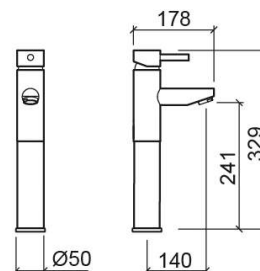

Ícone tall basin mixer with Cold Open - Chrome

Ref. 550433111

EAN Code. 5604815614220

Technical Information

Length: 178 mm

Width: 50 mm

Height: 329 mm

Weight: 3.12 kg

Collection: Ícone

Product type: Taps

Style: Contemporary

Material: Brass

Installation type: Basin shelf

Features

- Flow rate at 3 Bar - 8.4L/min
- With ColdOpen system
- Fixing kit included
- Hot & cold flexible connectors included
- Single lever mixer
- Waste not included

[Long Basin Taps \(PDF\)](#) ,

Technical Drawings

[5504331 DT \(PDF\)](#) ,