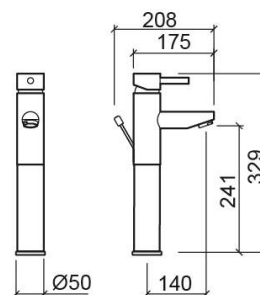

Ícone tall basin mixer with waste - Chrome

Ref. 550430011

EAN Code. 5604815609615

Technical Information

Length: 208 mm

Width: 50 mm

Height: 329 mm

Weight: 2.80 kg

Collection: Ícone

Product type: Taps

Style: Contemporary

Material: Brass

Installation type: Basin shelf

Features

- Flow rate at 3 Bar - 15L/min
- Fixing kit included
- Hot & cold flexible connectors included
- Single lever mixer
- Automatic outlet valve included