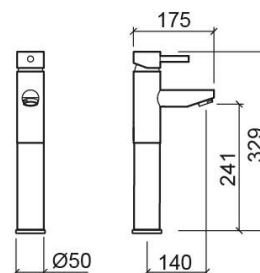

Ícone tall basin mixer - Chrome

Ref. 550430111

EAN Code. 5604815609677

Technical Information

Length: 175 mm

Width: 50 mm

Height: 329 mm

Weight: 3.12 kg

Collection: Ícone

Product type: Taps

Style: Contemporary

Material: Brass

Installation type: Basin shelf

Features

- Flow rate at 3 Bar - 15L/min
- Fixing kit included
- Hot & cold flexible connectors included
- Single lever mixer
- Waste not included