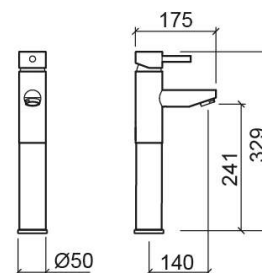

## Ícone tall basin mixer - Chrome

Ref. 550430111

EAN Code. 5604815609677

## Technical Information

Length: 175 mm

Width: 50 mm

Height: 329 mm

Weight: 3.12 kg

Collection: Ícone

Product type: Taps

Style: Contemporary

## Features

- Flow rate at 3 Bar - 15L/min
- Fixing kit included
- Hot & cold flexible connectors included
- Single lever mixer
- Waste not included