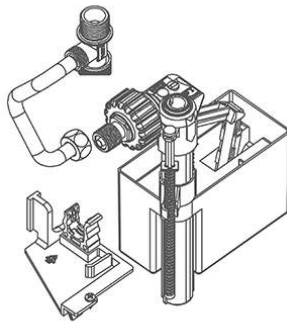

## Inlet valve for 421 and 431 flush mechanism - N/A

Discontinued

Ref. 4A3103

EAN Code. 5604815899092

### Features

- Spare part for support frame