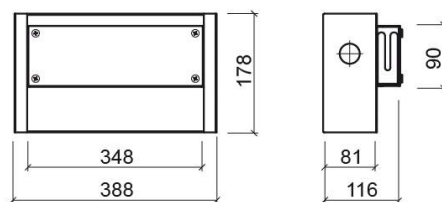

Installation box for Line 42 concealed 4-way bath mixer - Chrome

Ref. 5C55280111

EAN Code. 5604815615999

Technical Information

Length: 388 mm

Width: 116 mm

Height: 178 mm

Weight: 1.75 kg

Collection: [Componentes, Line 42](#)

Product type: Taps

Material: Stainless steel

Features

- Optional installation box

Downloads

2D & 3D Files

[5C552801 CAD 2D \(ZIP\)](#) , [5C552801 CAD 3D \(ZIP\)](#) ,