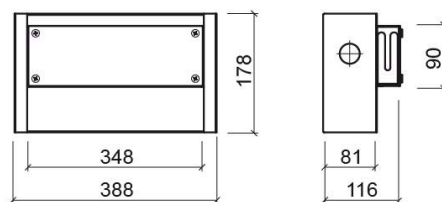

# Installation box for Line 42 concealed 4-way bath mixer - Chrome

Ref. 5C55280111

EAN Code. 5604815615999

## Technical Information

Length: 388 mm

Width: 116 mm

Height: 178 mm

Weight: 1.75 kg

Collection: [Componentes, Line 42](#)

Product type: Taps

Material: Stainless steel