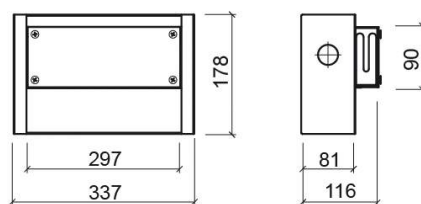

Installation box for Line 42 concealed 4-way shower valve/bath mixer - Chrome

Ref. 5C55670111

EAN Code. 5604815616019

Technical Information

Length: 337 mm

Width: 116 mm

Height: 178 mm

Weight: 1.16 kg

Collection: Componentes, Line 42

Product type: Taps

Material: Stainless steel

Features

- Optional installation box

Downloads

2D & 3D Files

[5C556701 CAD 2D \(ZIP\)](#) , [5C556701 CAD 3D \(ZIP\)](#) ,