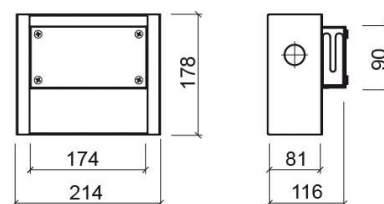

Installation box for Line 42 concealed basin mixer/shower valve - Chrome

Ref. 5C55230111

EAN Code. 5604815615982

Technical Information

Length: 214 mm

Width: 116 mm

Height: 178 mm

Weight: 1.06 kg

Collection: [Componentes, Line 42](#)

Product type: Taps

Material: Stainless steel

Features

- Optional installation box

Downloads

2D & 3D Files

[5C552301 CAD 2D \(ZIP\)](#) , [5C552301 CAD 3D \(ZIP\)](#) ,