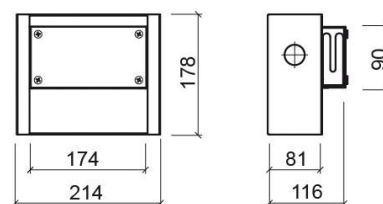

## Installation box for Line 42 concealed basin mixer/shower valve - Chrome

Ref. 5C55230111

EAN Code. 5604815615982

### Technical Information

Length: 214 mm

Width: 116 mm

Height: 178 mm

Weight: 1.06 kg

Collection: Componentes, Line 42

Product type: Taps

Material: Stainless steel