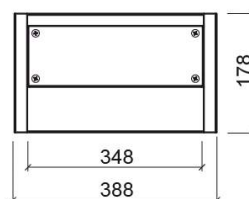

Installation box for Line 42 concealed 4-way bath mixer - Chrome

Ref. 5C55280111

EAN Code. 5604815615999

Technical Information

Length: 388 mm

Width: 116 mm

Height: 178 mm

Weight: 1.75 kg