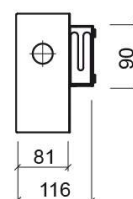

Installation box for Line 42 concealed 4-way bath mixer - Chrome

Ref. 5C55280111

EAN Code. 5604815615999

Technical Information

Length: 388 mm

Width: 116 mm

Height: 178 mm

Weight: 1.75 kg

Collection: [Componentes, Line 42](#)

Product type: Taps

Material: Stainless steel

Features

- Optional installation box

Downloads

2D & 3D Files

[5C552801 CAD 2D \(ZIP\)](#) , [5C552801 CAD 3D \(ZIP\)](#) ,